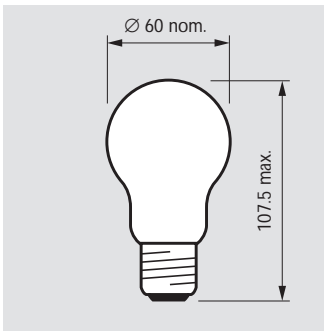

- Rural and isolated areas where mains power supplies are not available;
- Emergency lighting installations.

A60 E27

A60 E27

A60 B22d

Dimensions in mm

P45 B22d

Burning position

Commercial name	Type	Bulb	Wattage		Cap/ base	Finish	Lumen output	Lamp life 100% h	EOC
			W	V					
15W									
PRACTITONE	Extra low voltage	P45	15	24	B22D	CL	N/A	1000	066763
25W									
PRACTITONE	Extra low voltage	P45	25	24	B22D	CL	N/A	1000	066800
PRACTITONE	Extra low voltage	A60	25	12	E27	CL	340	1000	101242
PRACTITONE	Extra low voltage	A60	25	24	E27	CL	335	1000	090133
PRACTITONE	Extra low voltage	A60	25	42	E27	CL	335	1000	138378
PRACTITONE	Extra low voltage	A60	25	24	B22D	CL	260	1000	139108
40W									
PRACTITONE	Extra low voltage	P45	40	24	B22D	CL	N/A	1000	159342
PRACTITONE	Extra low voltage	A60	40	12	E27	CL	590	1000	022950
PRACTITONE	Extra low voltage	A60	40	24	E27	CL	640	1000	022936
PRACTITONE	Extra low voltage	A60	40	42	E27	CL	570	1000	090157
PRACTITONE	Extra low voltage	A60	40	50	E27	CL	520	1000	101563
PRACTITONE	Extra low voltage	A60	40	24	B22D	CL	640	1000	090140
PRACTITONE	Extra low voltage	A60	40	42	B22D	CL	570	1000	101389
60W									
PRACTITONE	Extra low voltage	A60	60	12	E27	CL	990	1000	090171
PRACTITONE	Extra low voltage	A60	60	24	E27	CL	970	1000	090188
PRACTITONE	Extra low voltage	A60	60	42	E27	CL	920	1000	090201
PRACTITONE	Extra low voltage	A60	60	50	E27	CL	810	1000	101884
PRACTITONE	Extra low voltage	A60	60	24	B22D	CL	970	1000	090164
PRACTITONE	Extra low voltage	A60	60	42	B22D	CL	920	1000	101716
75W									
PRACTITONE	Extra low voltage	A60	75	24	E27	CL	1300	1000	090225
PRACTITONE	Extra low voltage	A60	75	24	B22D	CL	1300	1000	102010
100W									
PRACTITONE	Extra low voltage	A60	100	24	E27	CL	1860	1000	090232
PRACTITONE	Extra low voltage	A60	100	42	E27	CL	1500	1000	102218
PRACTITONE	Extra low voltage	A60	100	24	B22D	CL	1860	1000	102119